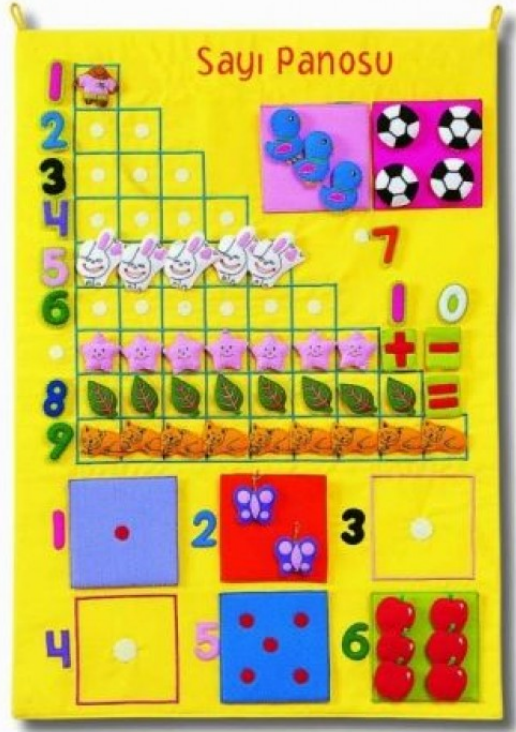

CIRTLI SAYILAR PANO

Availability: 198
Call for Price: 0312 999 85 45